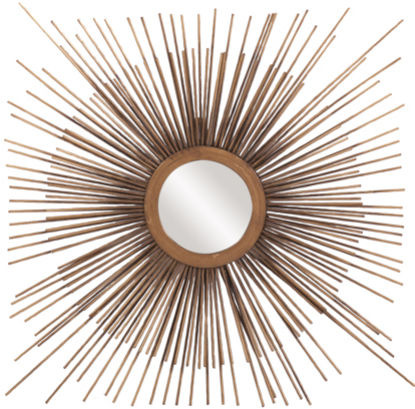

Mirrors

MHE8025 – Aster Mirror

Mirrors

This small, square mirror features an arrangement of metal rods that create a dramatic starburst effect, set around a round mirror. It is finished in a striking, copper. Alone or in multiples, the Aster Mirror is a perfect focal point for an entryway, bathroom, bedroom or any room in your home. D-rings are affixed to the back of the mirror so it is ready to hang right out of the box! The glass on the piece is NOT beveled.

Specifications

Material Metal

Finish Copper

Outer Dimensions 16" x 16" x .1/2"

Inner Dimensions 4" Diameter

Package Dimensions 19 x 19 x 3

Country of Origin CHINA

<https://www.mdcwall.com/go/sku/MHE8025>