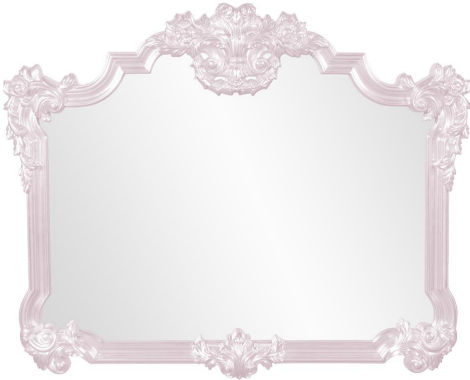

Mirrors

MHE56006LI – Avondale Mirror - Glossy Lilac

Mirrors

The Avondale Mirror is a lovely piece featuring an ornate frame adorned with decorative flourishes. The entire piece is then finished in our custom glossy lilac purple lacquer. It is a perfect piece for an entryway, bathroom, bedroom, or any room in your home! The Avondale Mirror can only be hung vertically and the glass is NOT beveled. It fits into a wide array of decor styles ranging from Traditional to Contemporary. It is a perfect focal point for an entryway, bathroom, bedroom or any room in your home. D-rings are affixed to the back of the mirror so it is ready to hang right out of the box! It is part of our custom paint program and is available in one of fourteen vivid colors. It is proudly painted in the USA.

Specifications

Height 39H
Material Polyurethane
Width 48W
Shape Rectangle
Weight 45
Finish Glossy
Package Dimensions 54 x 46 x 8

<https://www.mdcwall.com/go/sku/MHE56006LI>