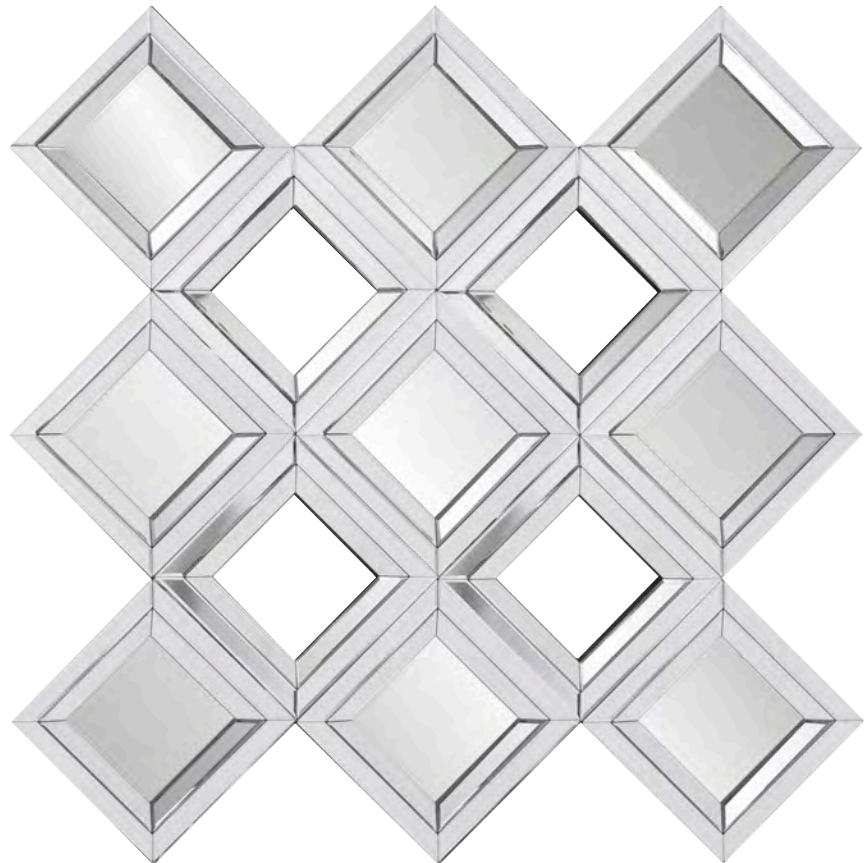

MIRRORS - CONTEMPORARY

Dina Mirror MHE8092
 12" Diameter x 1½"
 Clear Mirror
 Glass & Wood
 \$57

Lane Mirror MHE8572 (Left)
 24" x 72" x 2¾"
 Mirrored
 Glass & Wood
 \$743

Diamond Mirror MHE8503
 48" x 48" x 2"
 Diamond Mirrored Tiles
 Glass & Wood
 \$581