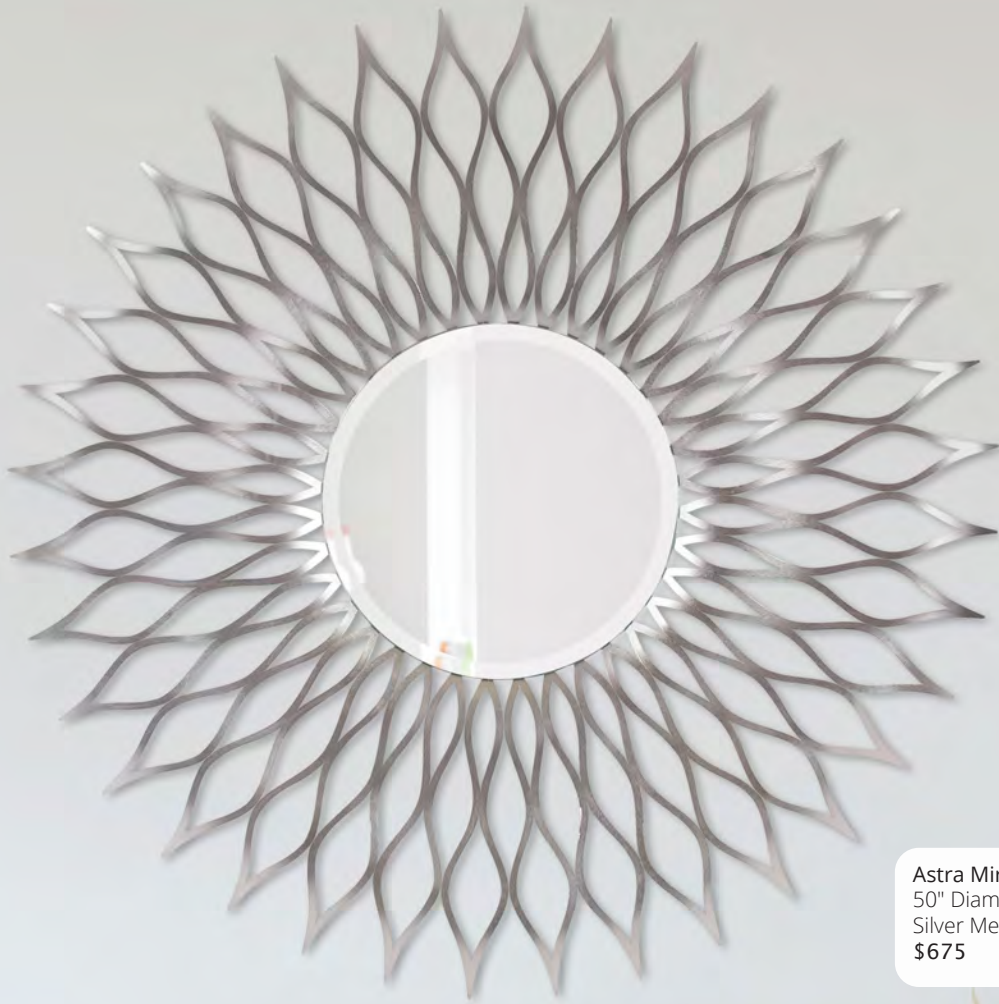

Mirax Mirror MHE8144
 23½" x 35½" x 2"
 Polished Nickel
 Stainless Steel
 \$311

Mirax Mirror MHE8143
 23½" x 23½" x 2"
 Polished Nickel
 Stainless Steel
 \$257

Trenton Mirror MHE8145
 30" x 40" x 1"
 Brushed Nickel
 Stainless Steel
 \$594

*Stainless steel frames
 are formed into
 intriguing designs of
 parallel & intersecting
 lines to create
 dimension & style.*

Astra Mirror MHE8559
50" Diameter x 1½"
Silver Metal
\$675

All finishes are hand applied making each product unique. Actual finish may vary from photo.