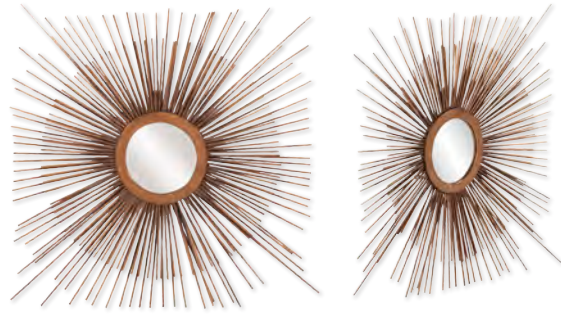

Walking through the streets of Barcelona, I came upon a walled garden near the sea. The wall was constructed with hundreds of small round metal discs embedded into the top of the structure. This is the inspiration for the Coined Mirror.

Dekland Mirror MHE8220
28" x 47" x 1"
Acid Treated Copper
Wrap Wood & Metal
\$270

Magnus Mirror MHE8217
36½" x 85" x 2"
Acid Treated Copper
Wrap Wood & Metal
\$777

All finishes are hand applied making each product unique. Actual finish may vary from photo.

Metal work is a remarkable art form. A solid piece can be manipulated, shaped & finished in a variety of ways to create an endless array of unique works of art.

Gavin Mirror MHE8571
23" x 33" x 1"
Re-bar Textured Antique Bronze
Iron
\$189