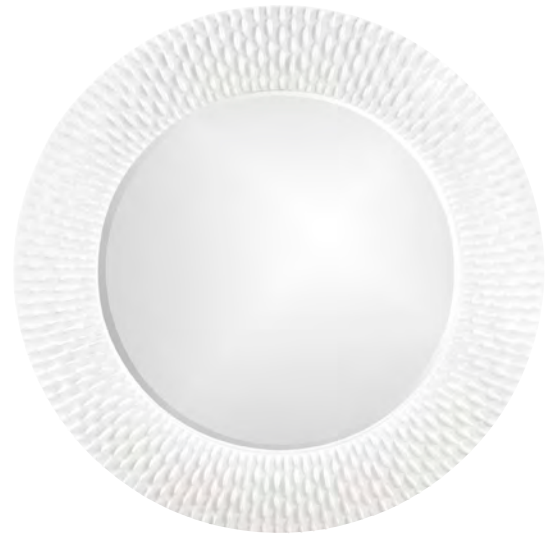

Bergman Mirror MHE8598
32" Diameter x 1"
Glossy White Lacquer
Polyurethane
$291