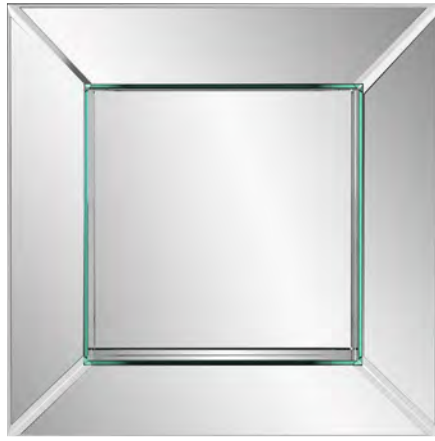

Amalfi Mirror MHE8076
20" x 20" x 3¾"
Mirrored Shadowbox
Glass & Wood
$149