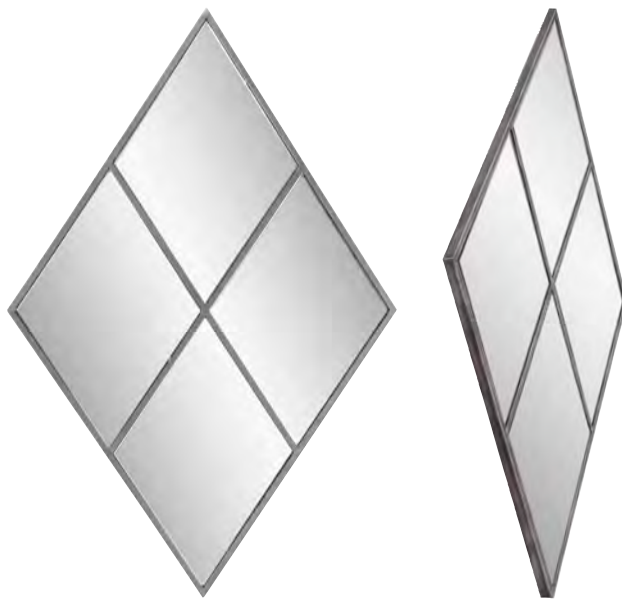

Diamond Mirror MHE8595
23½" x 35½" x 1"
Silver Powder Coat
Metal
$189