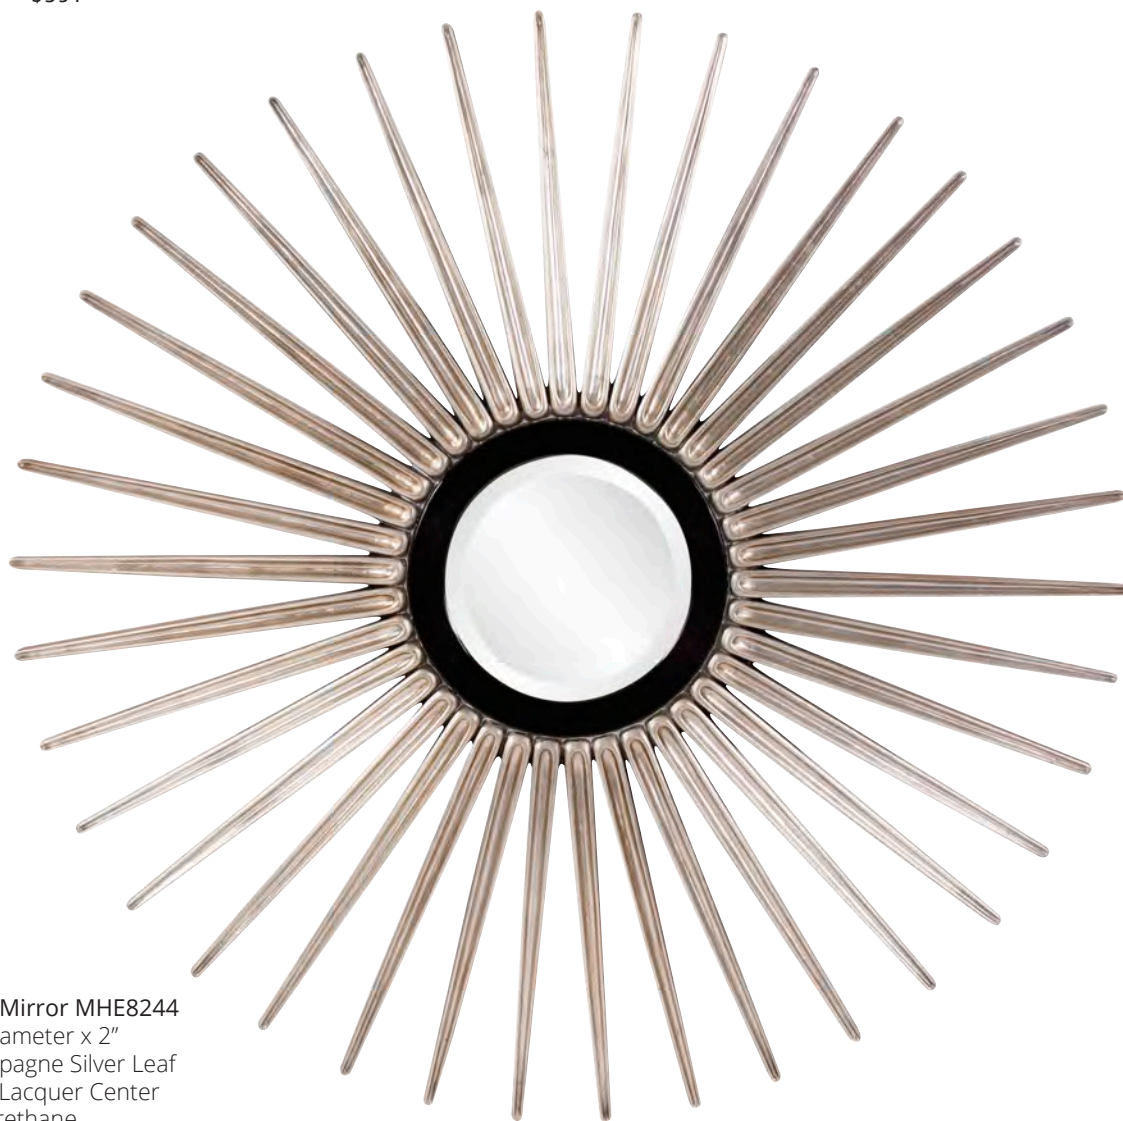

Solar Mirror MHE8244
55" Diameter x 2"
Champagne Silver Leaf
Black Lacquer Center
Polyurethane
$520