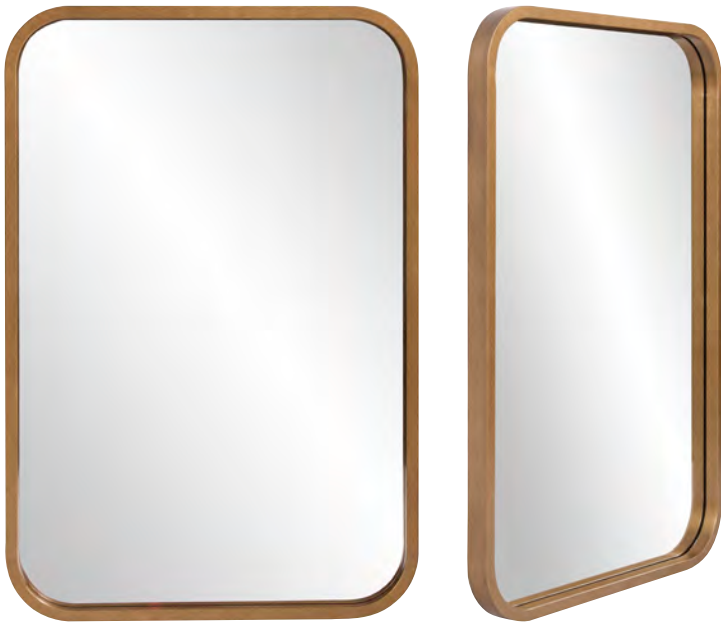

All finishes are hand applied making each product unique. Actual finish may vary from photo.

Brighten a room with these stylistic windowpane inspired mirrors.

 Dynasty Mirror MHE8029
14½" x 38" x 1¾"
Brushed Nickel
Polyurethane
\$156

Dayton Mirror MHE8028
21" x 52¾" x 1¾"
Aged Bronze
Polyurethane
\$250

Brittany Mirror MHE8030
21" x 47" x 1"
Brushed Antique Bronze
Metal
\$183

Marcello Mirror MHE8024
24" x 36" x 1½"
Antique Bronze
Stainless Steel
\$338
featured on pg 7