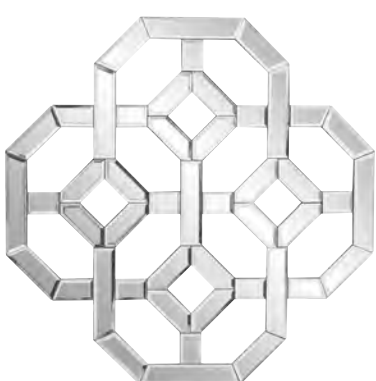

Armonia Mirror MHE8531
18" x 18" x 1"
Clear Mirror
Glass & Wood
$95