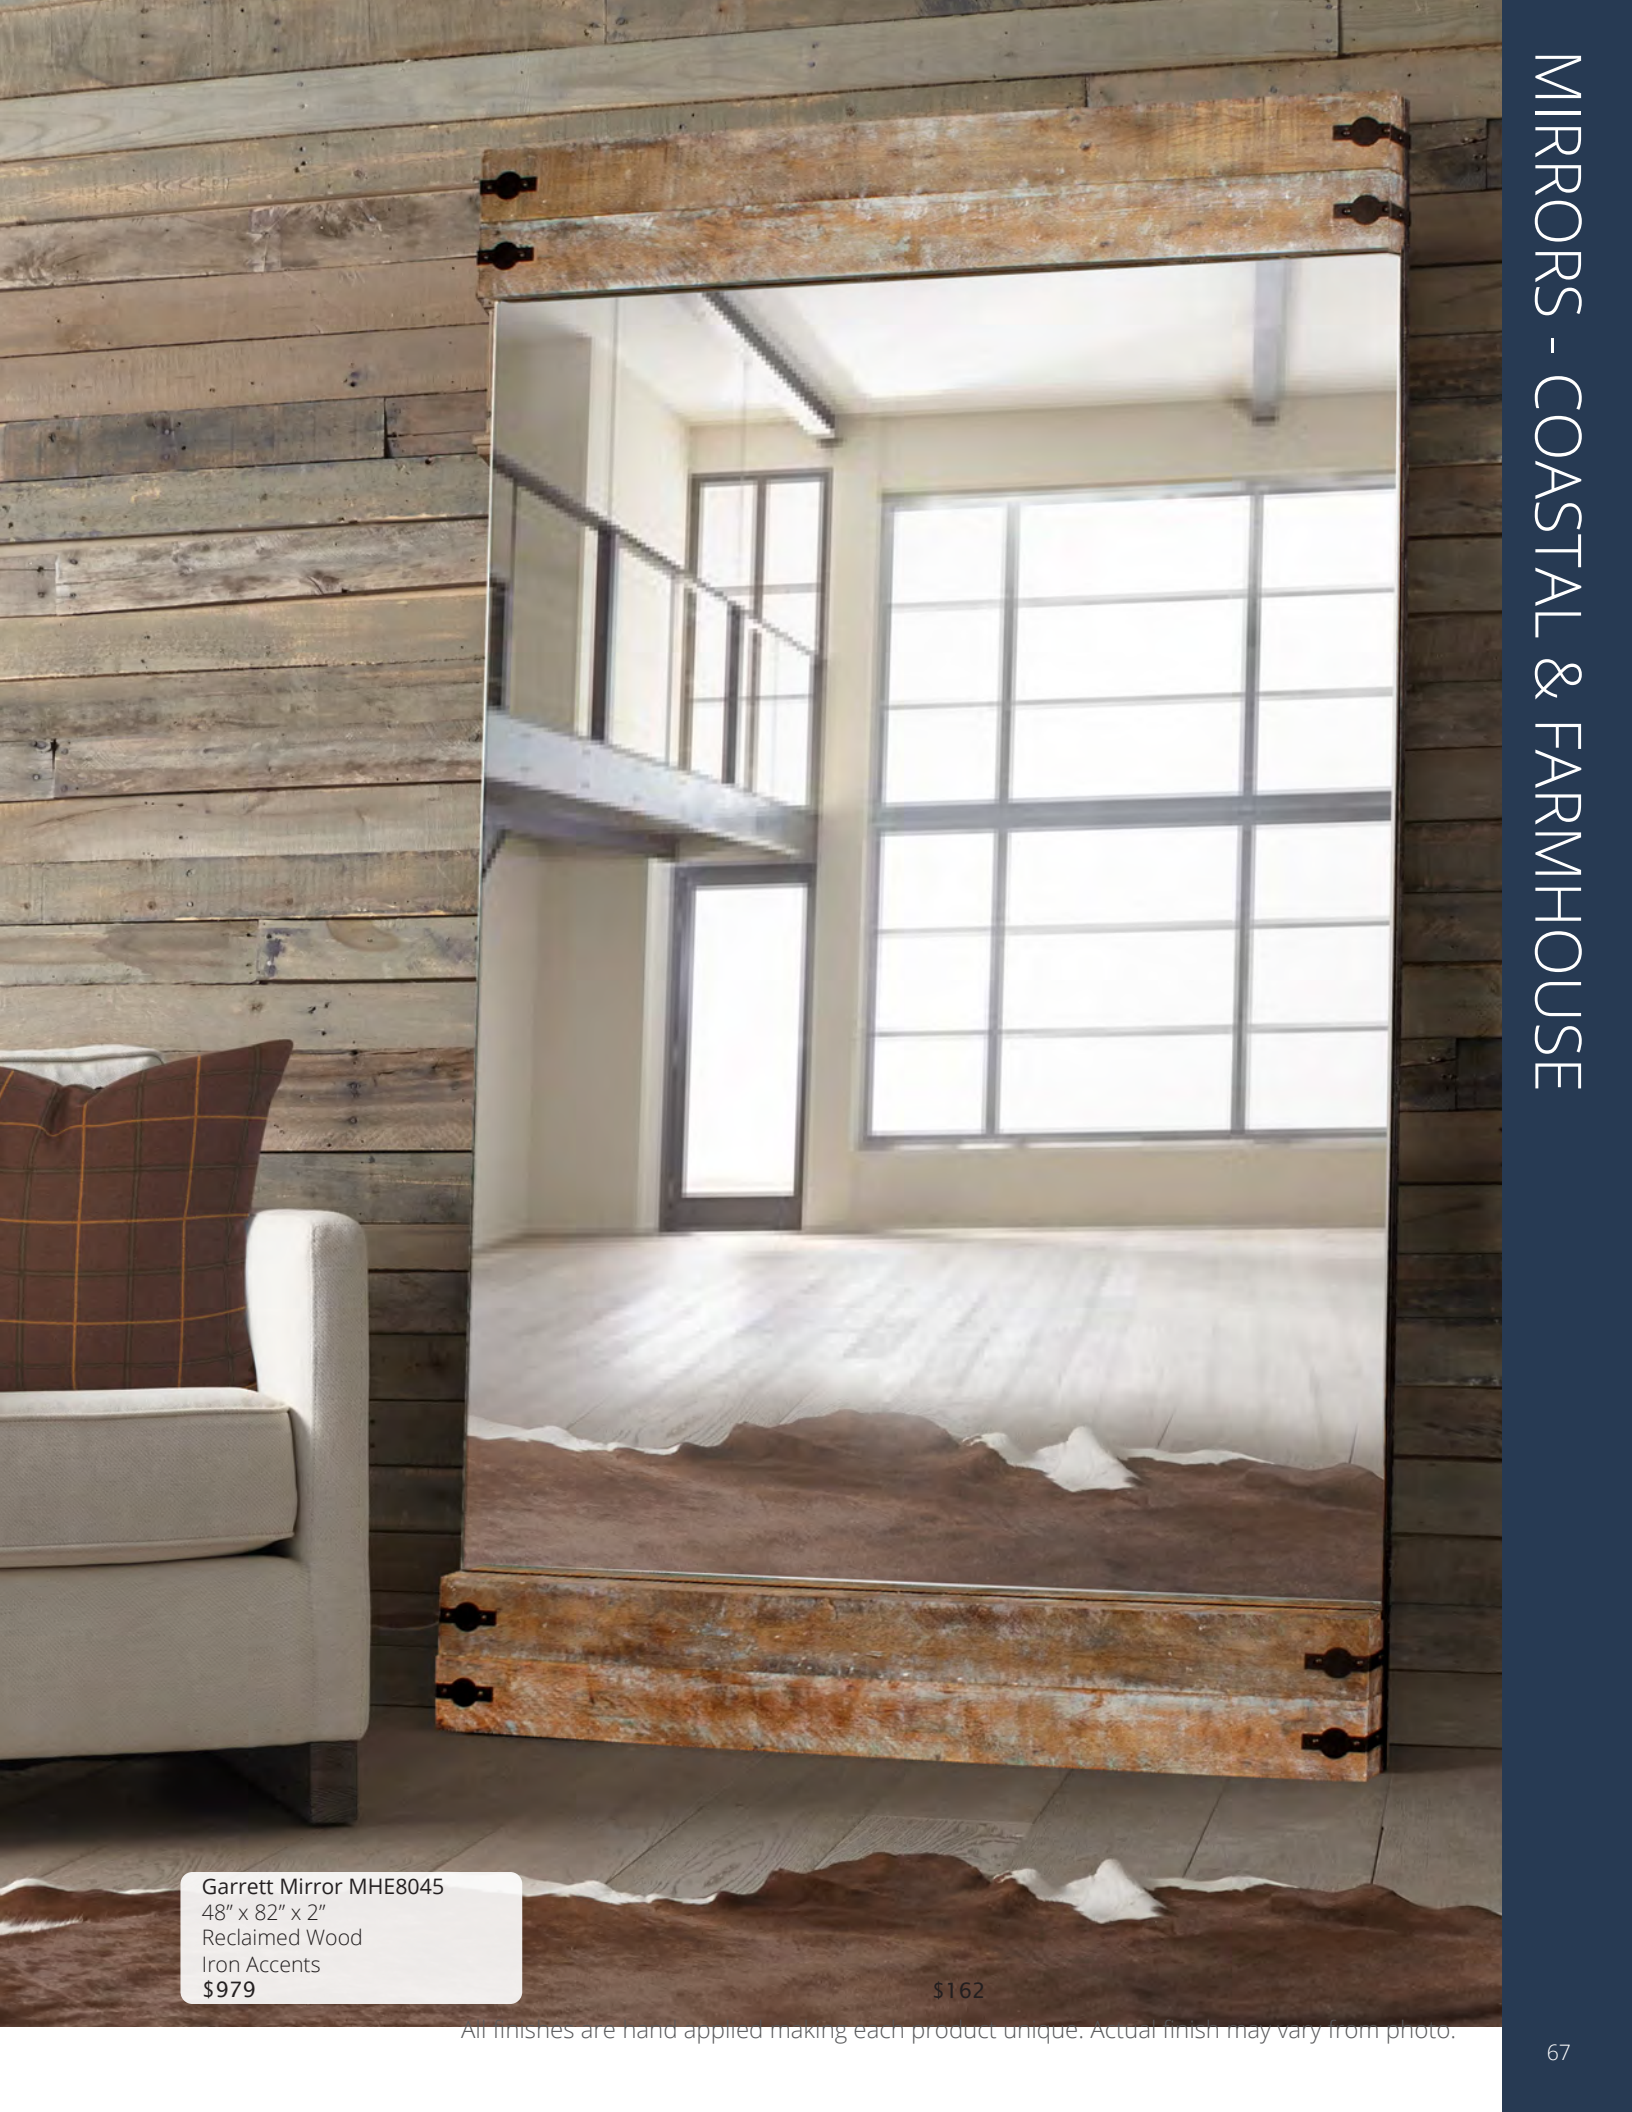

The Nova mirror took its inspiration from small windows found on a whale watching boat in Nova Scotia. No whales were ever spotted, BUT the windows became a great inspiration for future designs.

Nova Mirror MHE8583
31½" Diameter x 1¾"
Mottled Copper
Metal
\$237