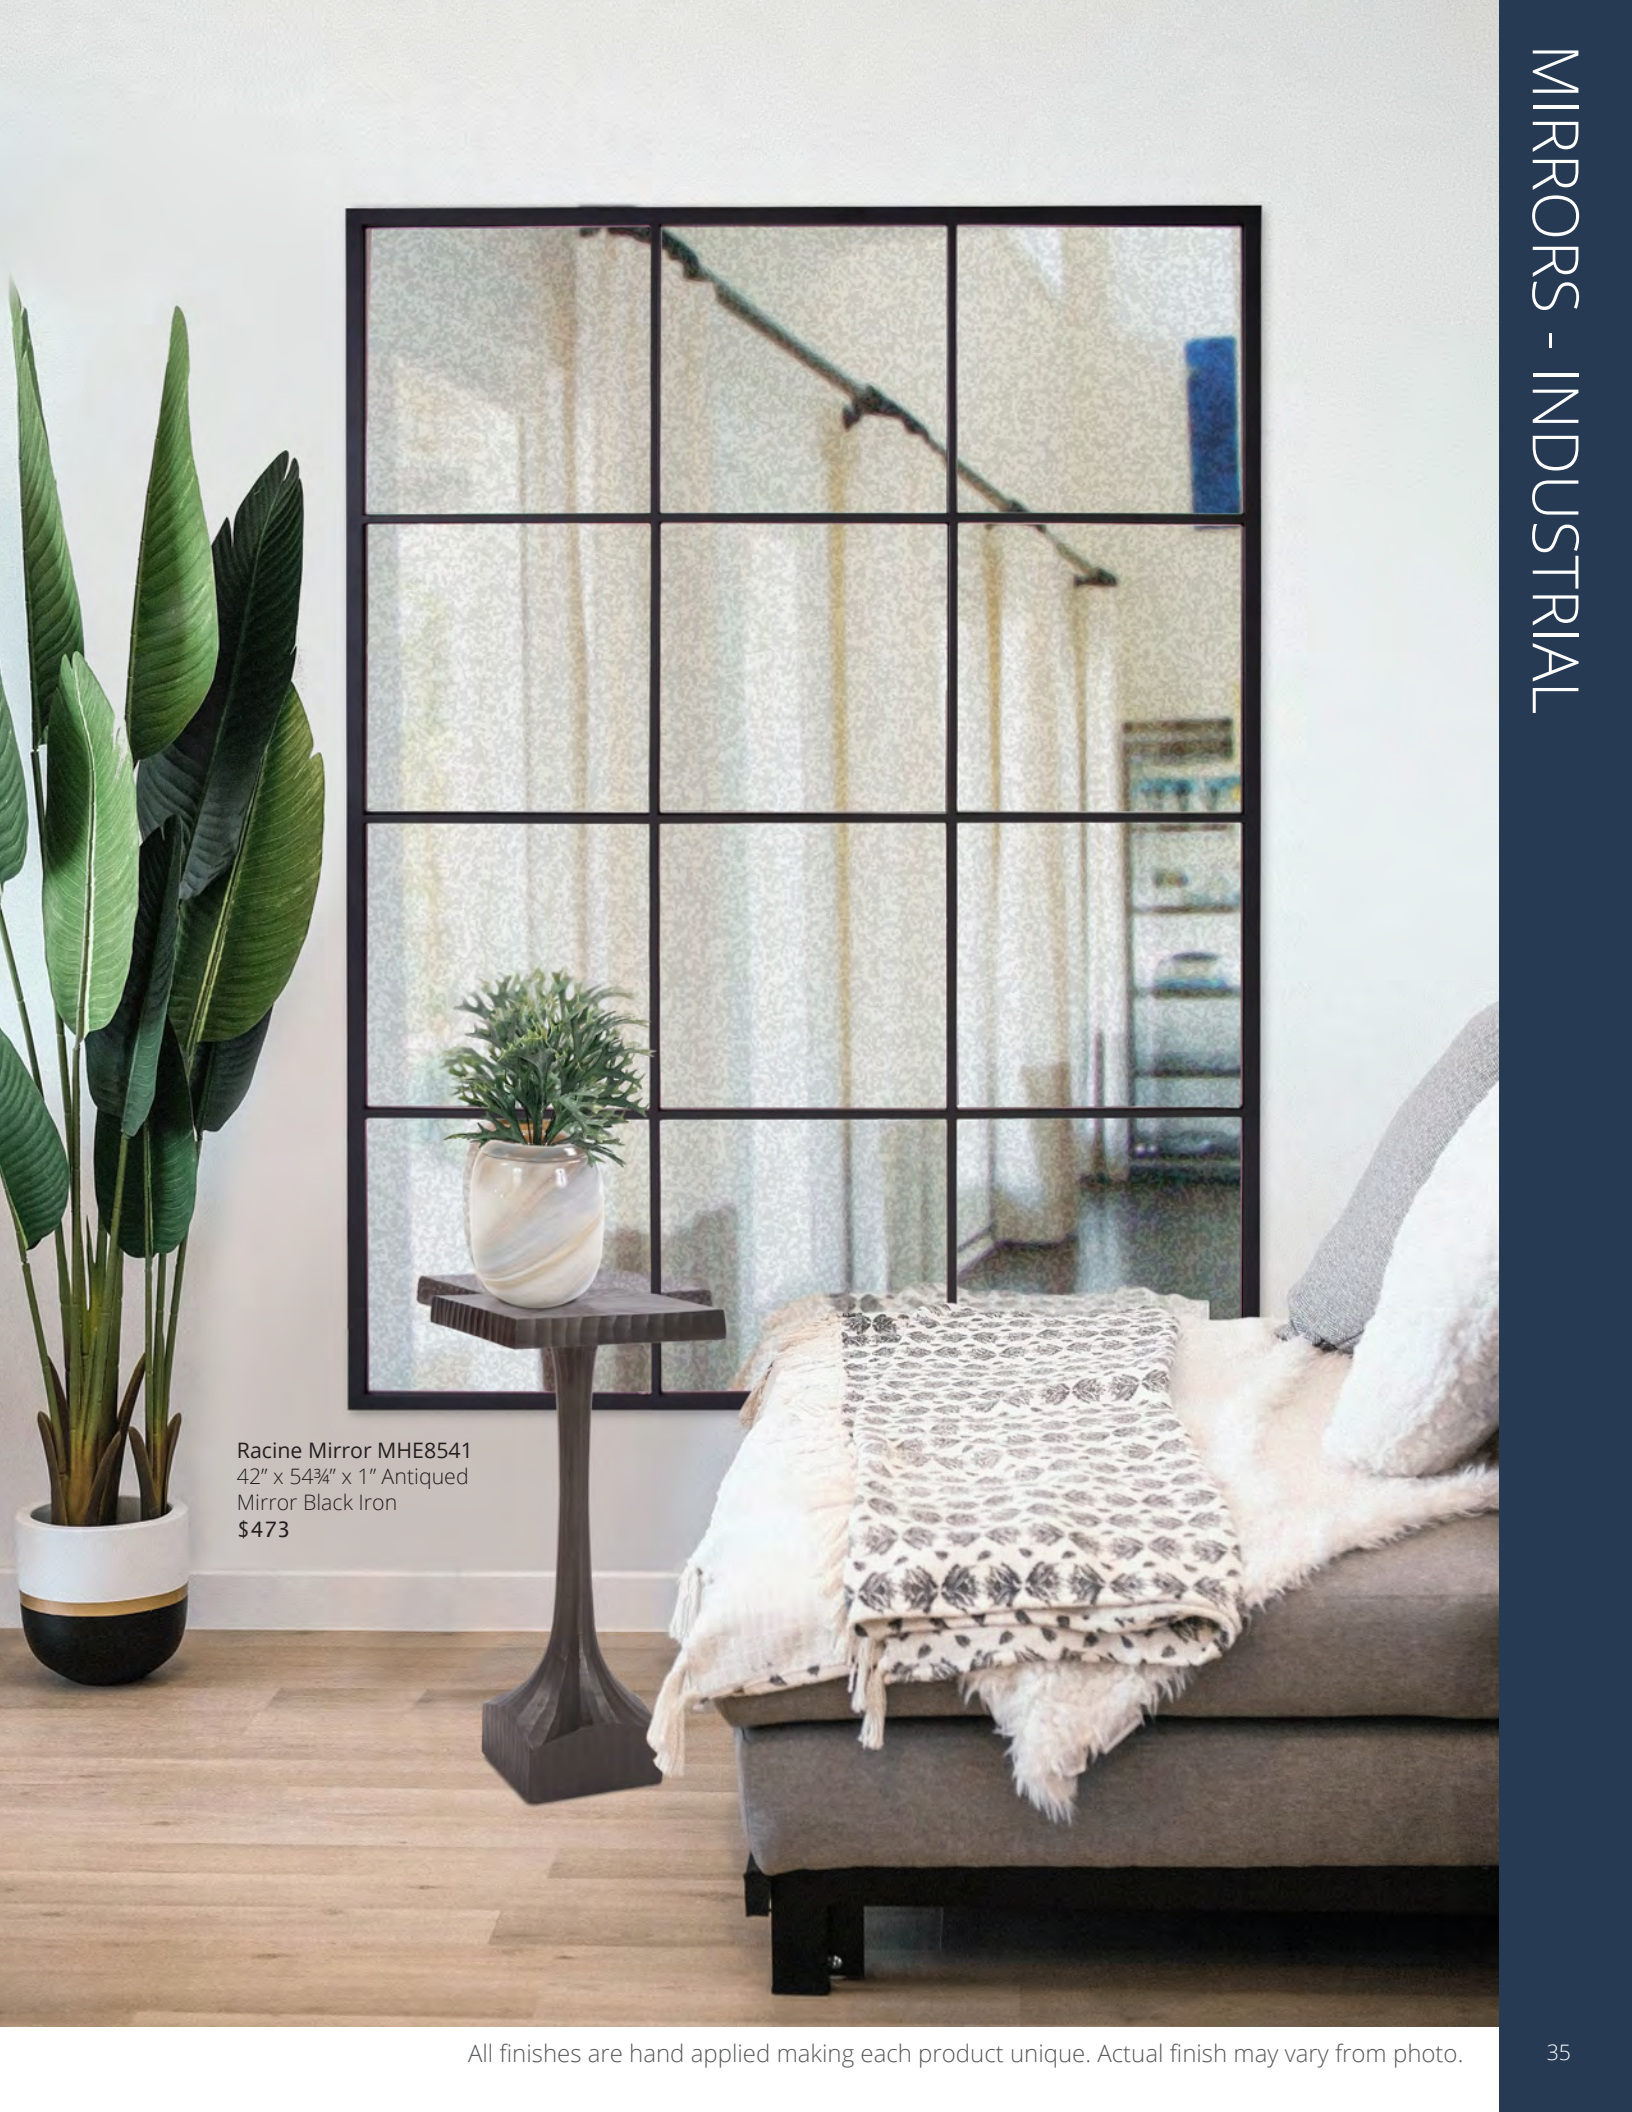

Racine Mirror MHE8541
42" x 54¾" x 1" Antiqued
Mirror Black Iron
$473