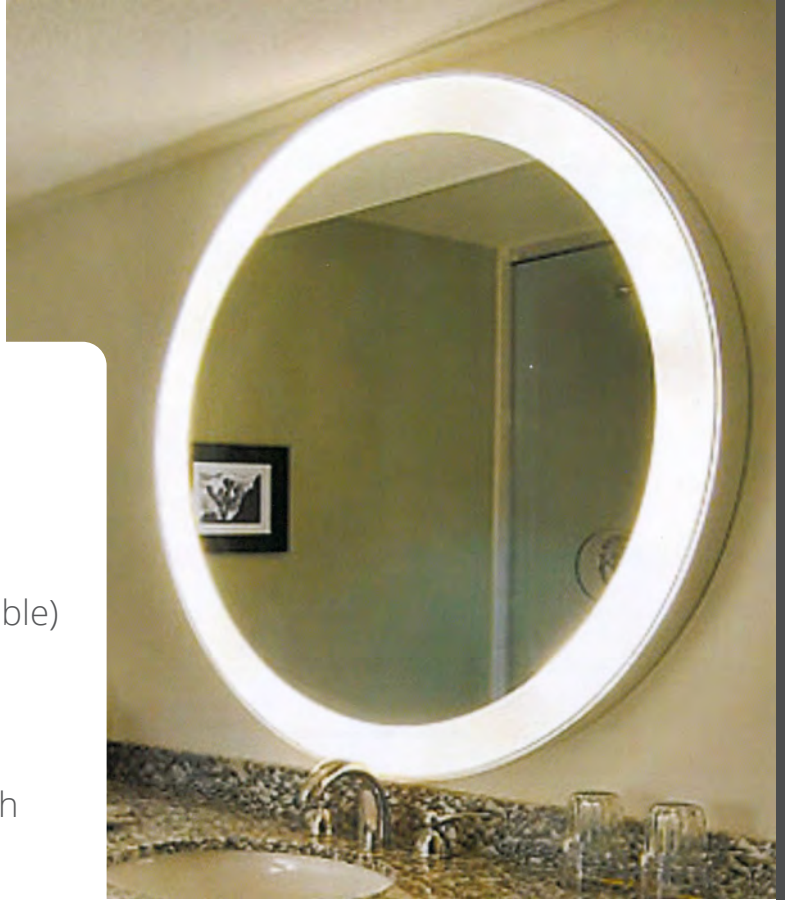

Front

Detail

Profile

Switch Detail

ROUND METAL FRAME LED MIRROR

#LAM011

- 24" Diameter (as shown, customizable)
- Metal Frame - Finish Options
- Dual Temp Color LED Light (3000K & 6000K)
- Mirror Surface Touch Sensor Switch (Dimmable)
- Defogging Film
- LED Clock Function
- 5mm Thick Mirror with Safety PVC Film
- IP44 Rated