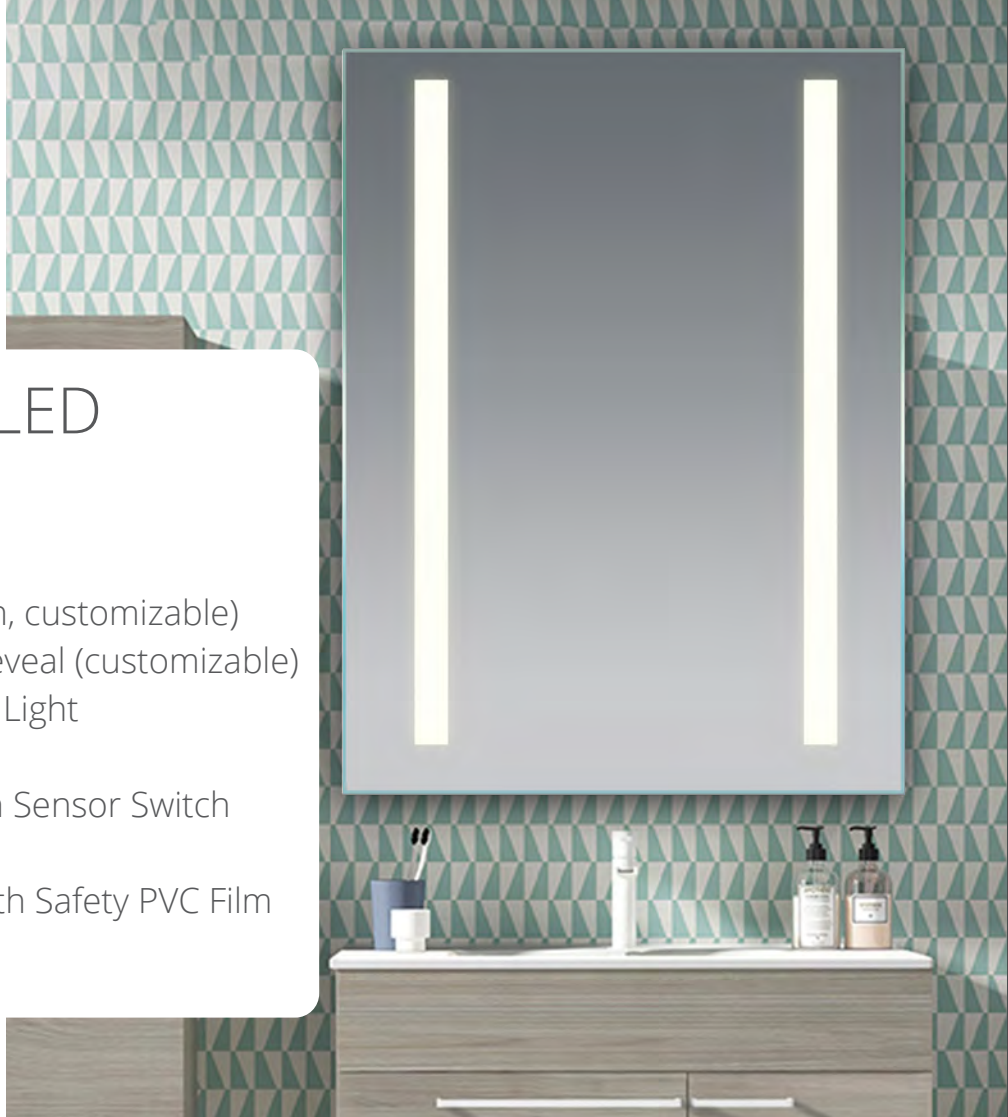

Front

Detail & Profile

Light Detail

Switch Detail

RECTANGLE LED BAR MIRROR

LAM2432C

- 24" w x 32" h (as shown, customizable)
- 1½" w Frosted Light Reveal (customizable)
- Dual Temp Color LED Light (3000K & 6000K)
- Mirror Surface Touch Sensor Switch (Dimmable)
- 5mm Thick Mirror with Safety PVC Film
- IP44 Rated