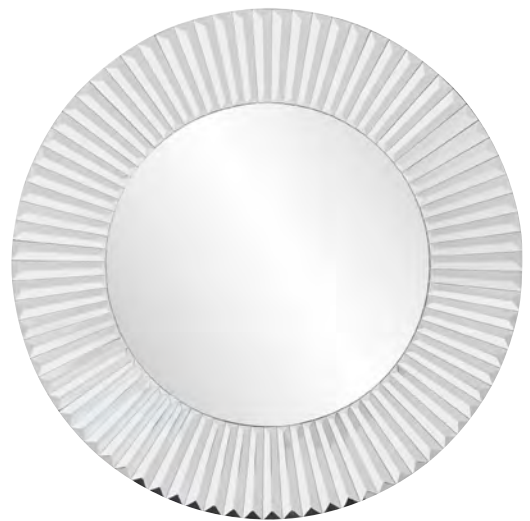

Torino Mirror MHE8089
30" Diameter x 1"
Faceted Mirrored Tiles
Glass & Wood
$264