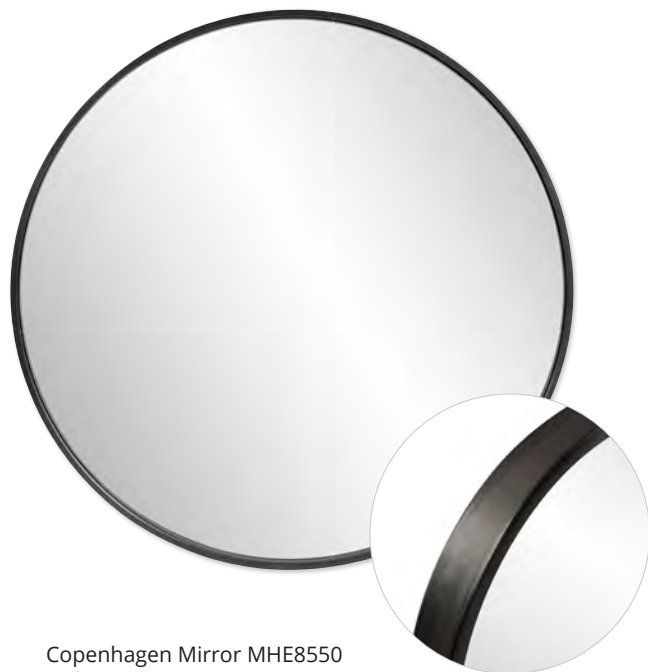

Profile

Karina Mirror MHE8018
 4' x 4' x 3¼"
 Graphite
 Metal
\$358

All finishes are hand applied making each product unique. Actual finish may vary from photo.

Copenhagen Mirror MHE8551
3' diameter x 1¼"
Brushed Brass
Stainless Steel
\$284

Copenhagen Mirror MHE8549
3' diameter x 1¼"
Brushed Silver
Stainless Steel
\$284

Copenhagen Mirror MHE8550
3' diameter x 1¼"
Brushed Black
Stainless Steel
\$284

European styling is personified with the simple curves of the Copenhagen Mirrors. These mirrors will be an easy fit for over a vanity or massed out on a focal wall.