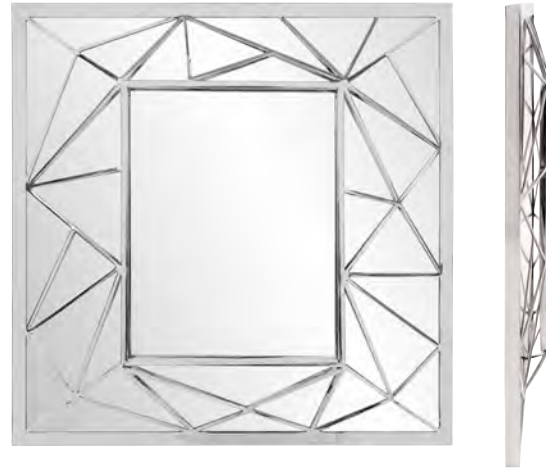

Mirax Mirror MHE8143
23½" x 23½" x 2"
Polished Nickel
Stainless Steel
$257