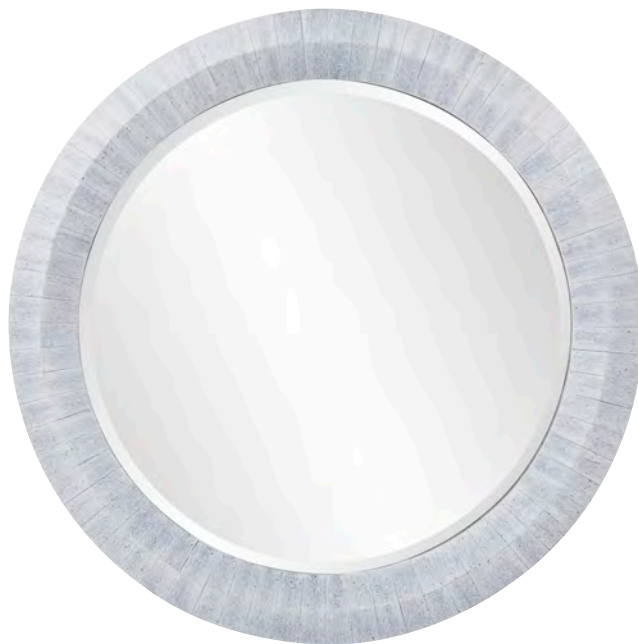

Grayson Mirror MHE8264
36" Diameter x 1 1/4"
Blue Gray Wash
Reclaimed Wood
$237