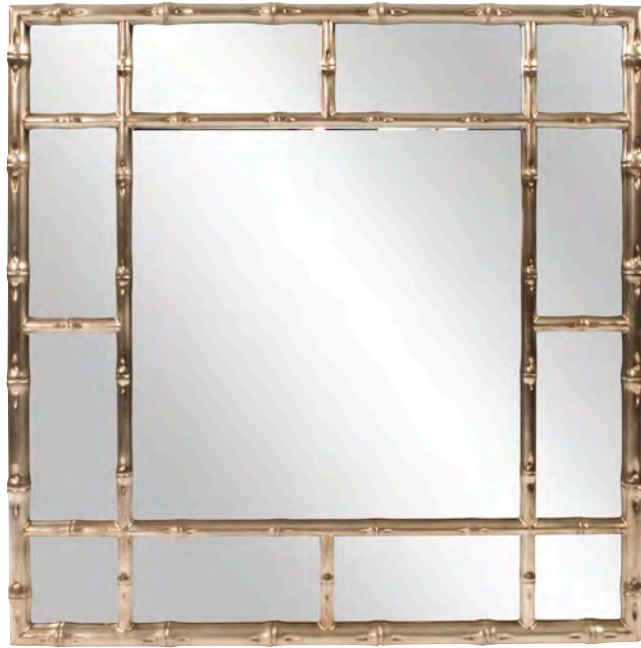

Bamboo Mirror MHE8229
40" x 40" x 2"
Country Silver Faux Bamboo
Polyurethane