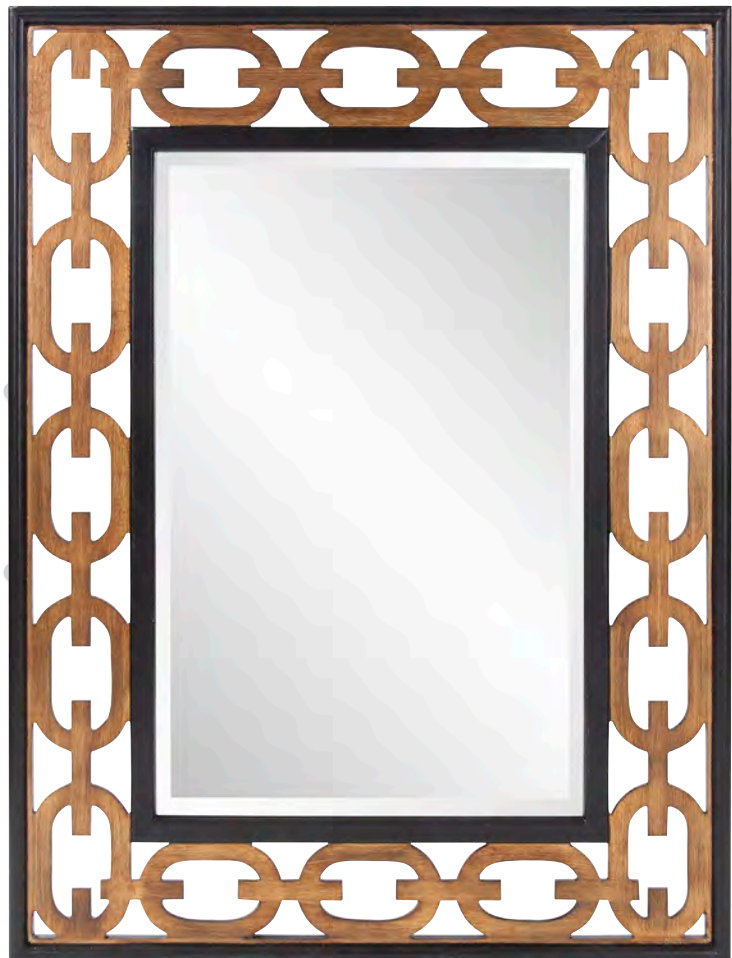

Linc Mirror MHE8033
36" x 48" x 1¼"
Laser Antiqued Gold
Wood