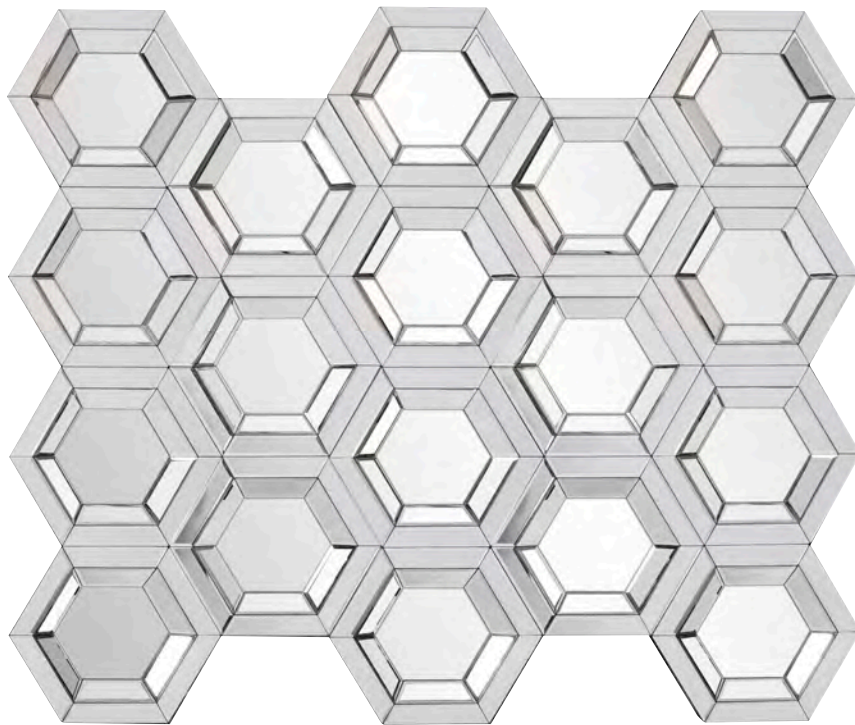

Zircon Mirror MHE8504
48" x 40½" x 2½"
Hexagon Mirrored Tiles
Glass & Wood
$608