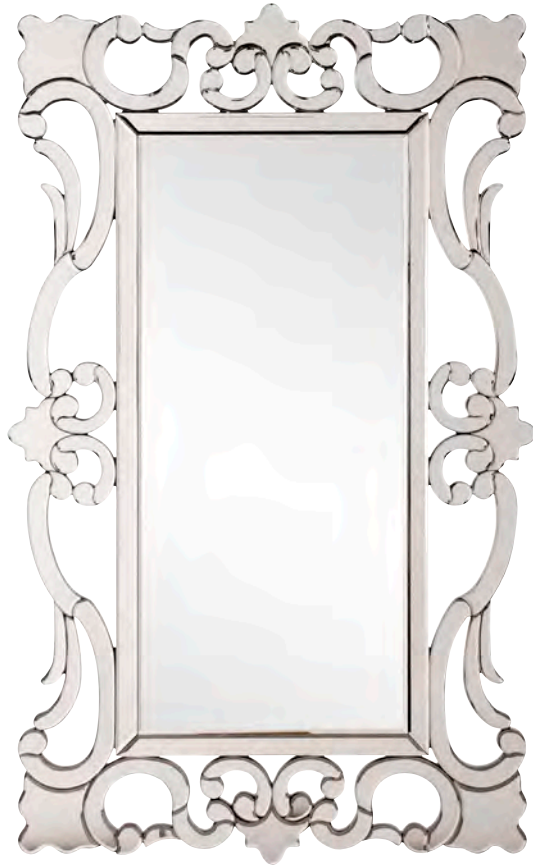

Rebecca Mirror MHE8398
29" x 47" x 1"
Clear Mirror
Glass & Wood
$372