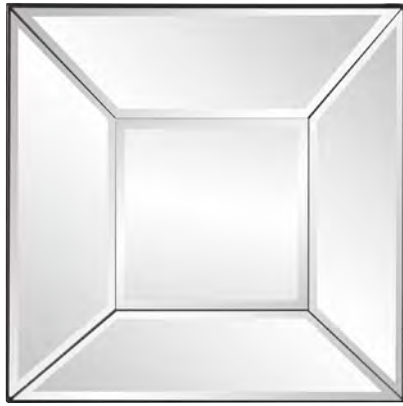

Stephen Mirror MHE8077
17" x 17" x 4"
Pitched Mirrored Frame
Glass
$108