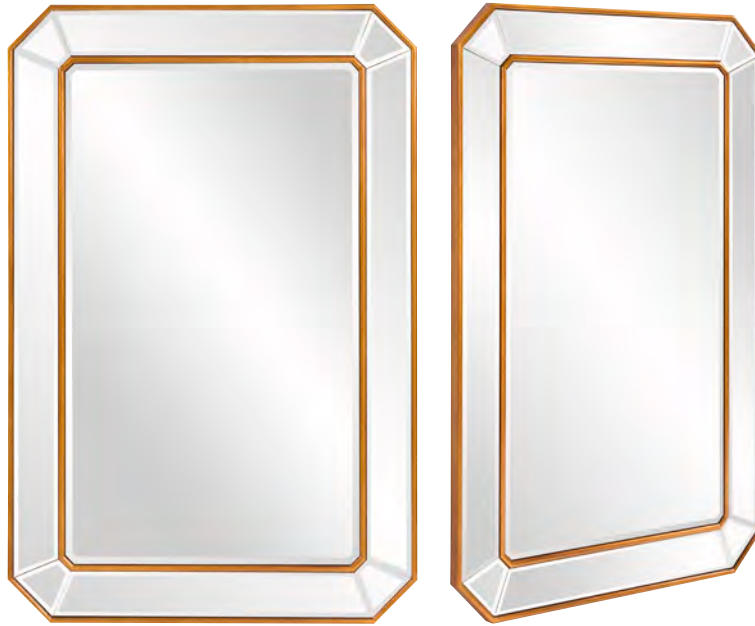

Leopold Mirror MHE8227
24" x 36" x 1"
Gold Leaf Trim
Wood & Glass
$203