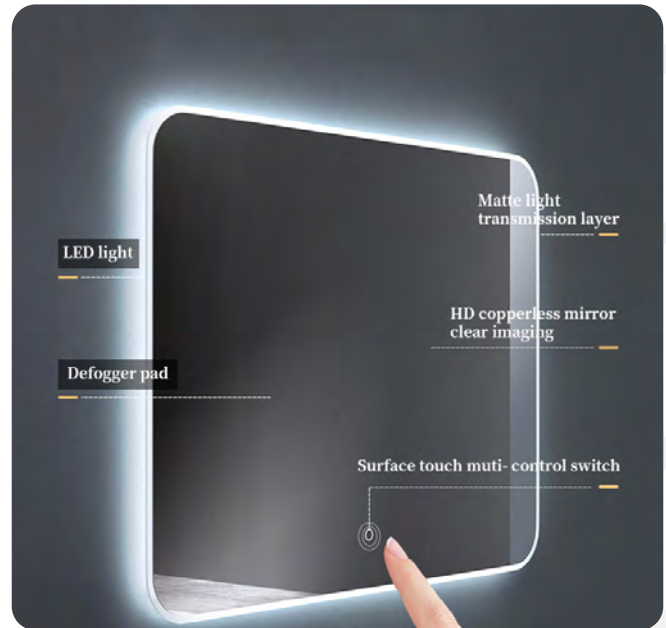

Howard Elliott continues to forge new frontiers in our product offerings and pricing programs that cater to the individual style and distinct business requirements of each of our customers. Our mission, since inception in 2001, is to create exceptional products which truly finish a room. Our Backlit Mirror program allows each customer to customize their mirrors to further this objective.

Following is a collection of Backlit Mirror Options. Each style is made to order with customizable size and features. Contact us for more info. We look forward to working with you!

LED MIRROR SPECS & FEATURES