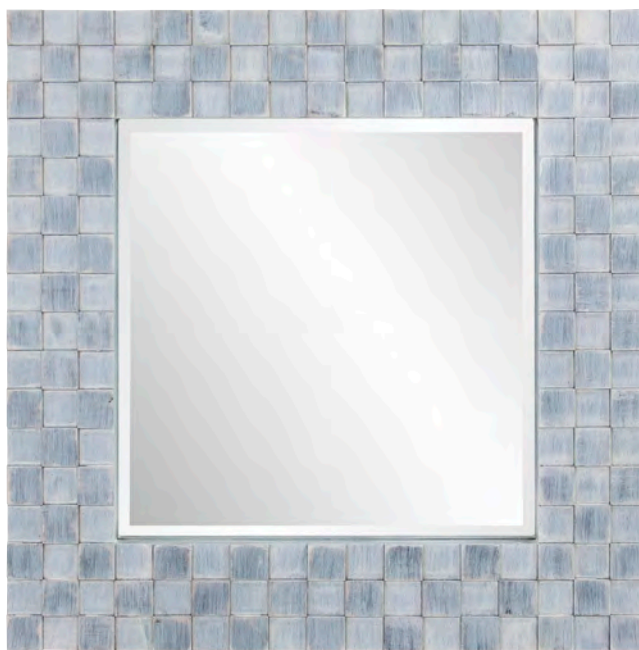

Thatcher Mirror MHE8260
36" x 36" x 2"
Rustic Blue Gray Wash
Wood