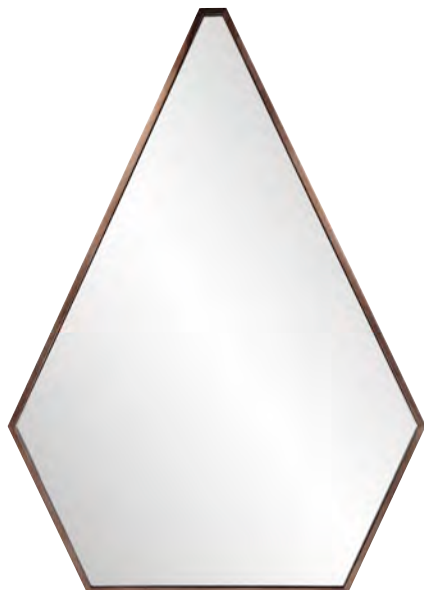

Alto Mirror MHE8408
24" x 33" x 1"
Brushed Brass
Stainless Steel
$243

Dressing mirrors are a great luxury in everyone's daily routine. The Albany Mirror combines the sleek style of stainless steel with a small profile to offer an updated modern feel.