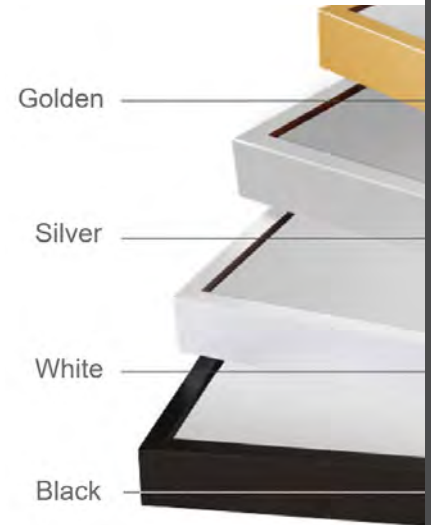

Metal Finish Options