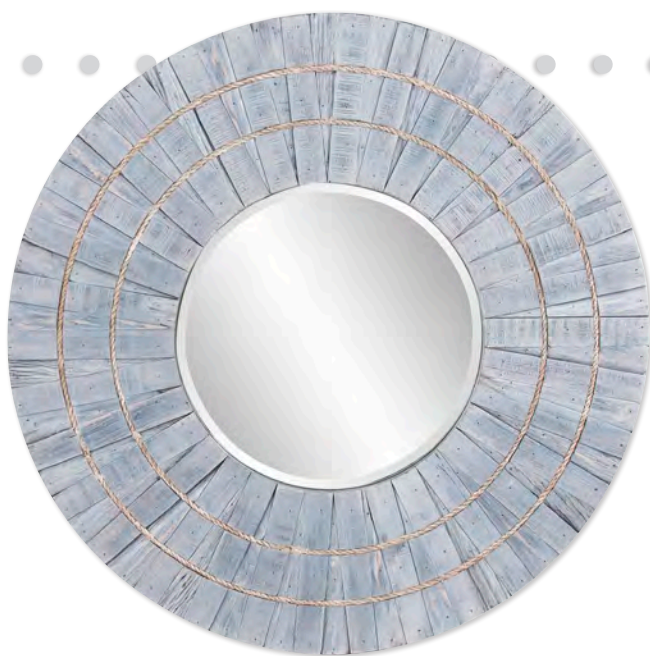

This collection takes on a coastal theme but with a contemporary twist. The unique wood frames are accentuated by a hand applied blue gray wash finish providing the perfect focal point for any room.

Fischer Mirror MHE8259
 36" Diameter x 1 3/4"
 Rustic Blue Gray Wash
 Wood
\$250