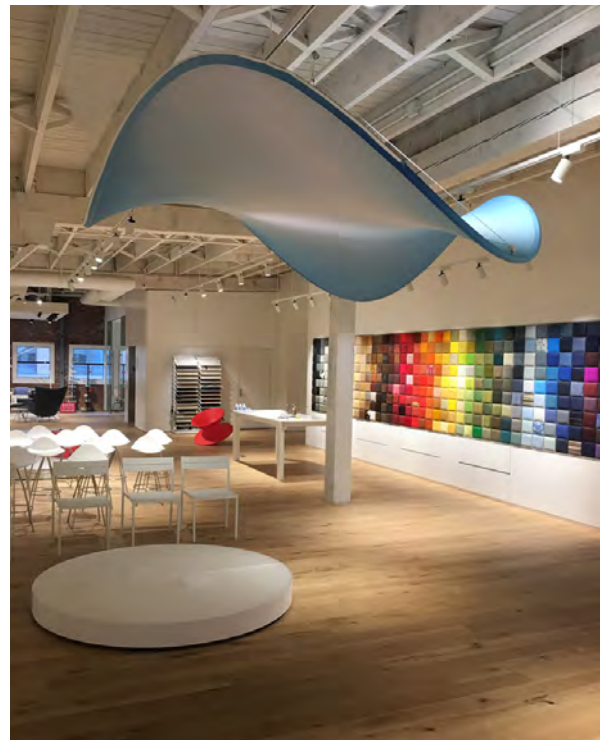

Specifications

Materials

Tubing: Anodized Aluminum Tube, 6063-T4-S, 1.50 OD

Assembly: Frames snap together, cover zips on.

Fabric: Polyester, 123", DD7800, Fisher Power Stretch
Die Sublimation Printing

Hardware: All Installation Hardware Included

Warranty: 1 year on frame and fabric against manufacturing defects

Sound Absorption ASTM E795-16

Hz	125	250	500	1000	2000	4000	AVG
Absorption	0.10	0.29	0.42	0.48	0.58	0.59	0.45

Shipping

Our goal is to process your order quickly and ensure its safe delivery. We offer free shipping for all domestic orders and flat rate shipping fees for expedited orders. MDC Acoustic Clouds are made to order please allow 3 to 4 weeks for delivery.

Package Dimensions

Product	Length	Width	Height	Weight
Altostratus	72"	27"	10"	45 lb.
Cirrus	90"	27"	10"	45 lb.
Cumulus	90"	27"	10"	45 lb.
Nimbostratus	90"	27"	10"	45 lb.
Stratus	90"	27"	10"	45 lb.