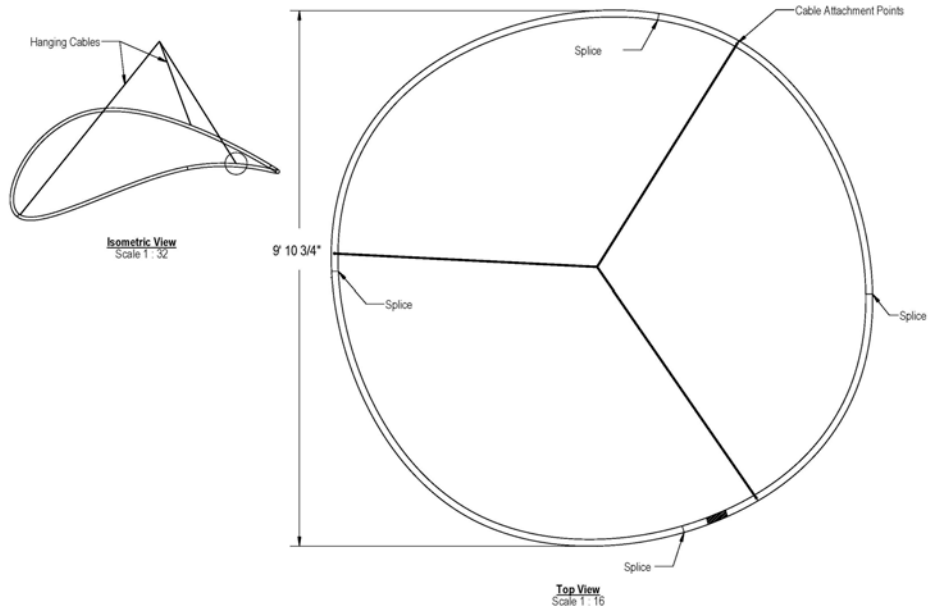

Cirrus

Inspired by the artistry in Cirrus cloud formations, this cloud sculpture combines form and function. Enliven any conference room, living room, or a sparse lobby with a cirrus cloud sculpture. The gently curved shape will add a fanciful feature, making an ordinary room interesting and memorable.

Reduce ambient noise levels in your space with a 0.45 NRC Rating

Natural

Candy Cane

Dusty Rose

Autumn Sunrise

Sky Blue

Sea Foam

Spring Green

Slate Grey