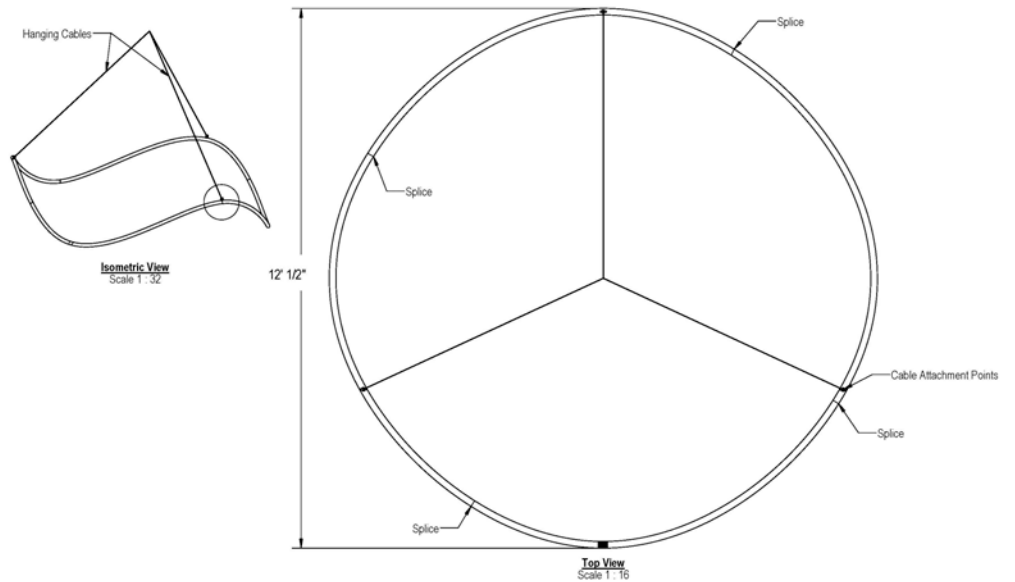

Stratus

Stratus clouds are often referred to as windows to the universe. Mimic the rich canvases of stratus clouds by hanging a cloud sculpture from your ceiling. Add a striking dimensional element with the attractive wave shape of the stratus sculpture.

Reduce ambient noise levels in your space with a 0.45 NRC Rating

Natural

Candy Cane

Dusty Rose

Autumn Sunrise

Sky Blue

Sea Foam

Spring Green

Slate Grey