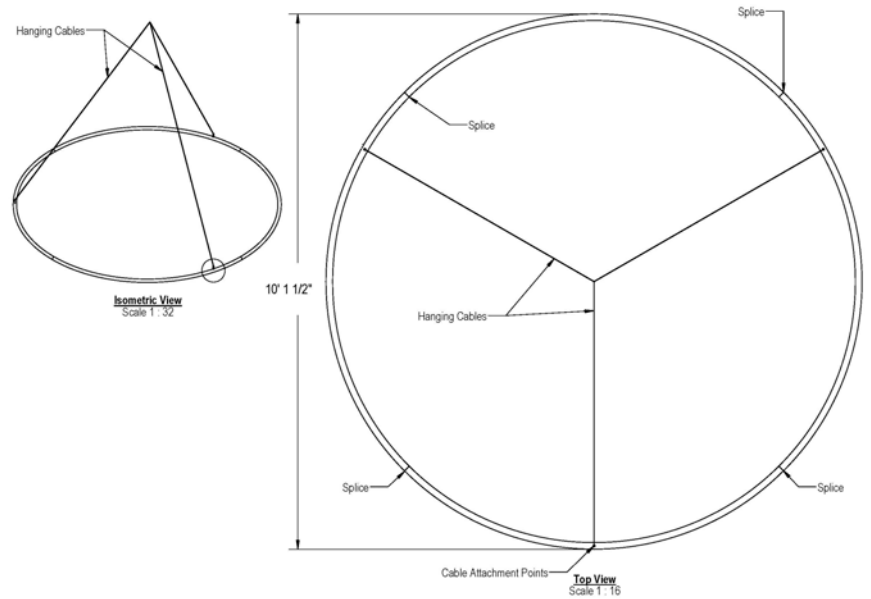

Cumulus

With their unique dimensional shape, cumulus clouds become their own work of art. The cumulus cloud owns the sky, and the cumulus-inspired cloud sculpture will add a unique and attention-grabbing visual element to any space.

Reduce ambient noise levels in your space with a 0.45 NRC Rating

Natural

Candy Cane

Dusty Rose

Autumn Sunrise